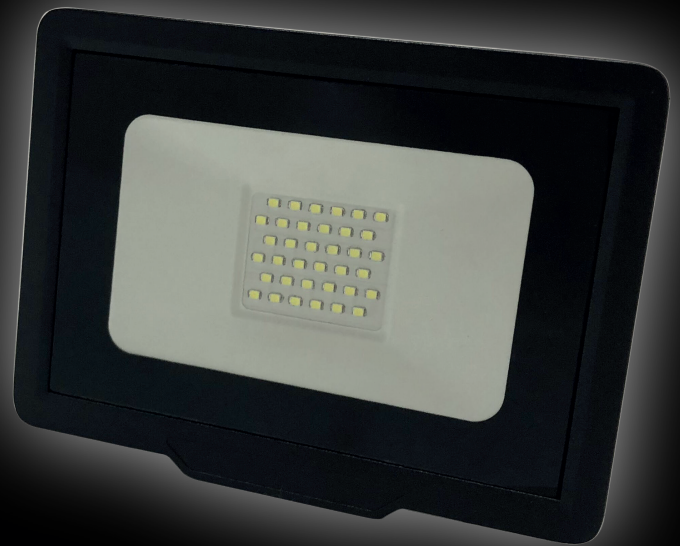

## LED FLOODLIGHT

30 WATT

FDL-30

#### 30W ULTRA-SLIM LED FLOODLIGHT

- Wall and ground installation by bracket
- IP grade: IP65 waterproof
- Wire: 30 cm 3G 1.0mm2

### TECHNICAL SPECIFICATIONS

- Input voltage: AC 220 V – 240 V @ 50HZ-60HZ
- LED power: 30W max with built-in LED driver
- LED Initial flux / Lumen White: max. 2550 Lumen
- Beam Angle: 120 °
- Work temperature: -40 °C ~ +50 °C
- LED life: > 25000 hours
- Housing material: Aluminium + glass
- Color: Black