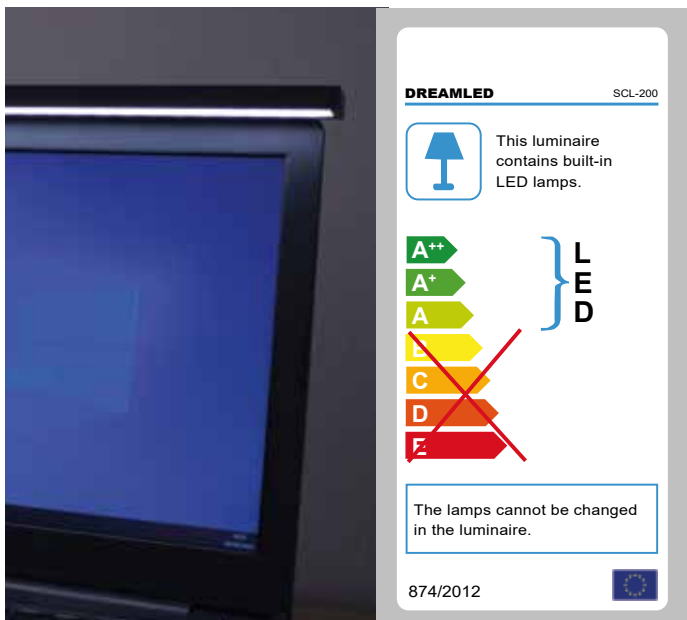

DREAMLED®

CLIP-ON XL SCREEN LIGHT

40 CM WIDTH

SCL-200

**ILLUMINATES THE DESK &
ENSURES ZERO REFLECTION
ON THE SCREEN**

KEY FEATURES

3 COLOR
MODES

DIMMABLE

40 MINUTES
ON/OFF TIMER

SAFE
FOR KIDS

- Touch sensitive control buttons
- 3 white color modes: natural white - cold white - warm white
- Stepless brightness dimmer
- Light sensor for automatic brightness adjustment
- 40 min. Auto OFF timer function
- Eco-friendly, safe for the eyes and for kids

TECHNICAL SPECIFICATIONS

- LED QTY: 60 pcs
- Working voltage / current: DC 5 V / 1 A
- Power: max. 4.5W
- Color temperature: 2700-6500 K (depends on mode)
- Lumen: upto 200 Lm
- Color: Black
- Dimensions: 40 x 9.3 x 2.3 cm
- Weight: 160 g

ADDITIONAL INFORMATION

EAN: 5414633067500

DREAMLED

SCL-200

This luminaire contains built-in LED lamps.

LED

The lamps cannot be changed in the luminaire.

874/2012