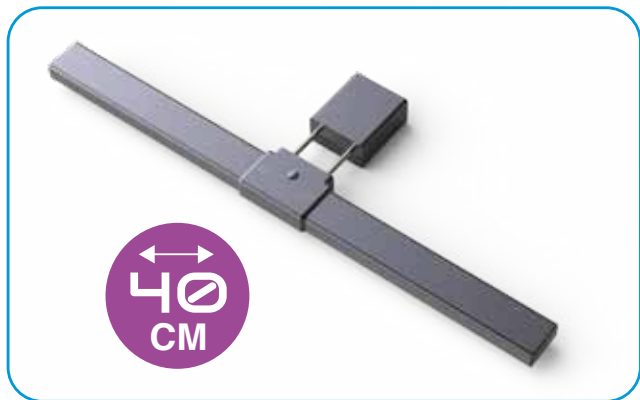

DREAMLED®

CLIP-ON XL SCREEN LIGHT

40 CM WIDTH

SCL-200

**ILLUMINATES THE DESK &
ENSURES ZERO REFLECTION
ON THE SCREEN**

KEY FEATURES

3 COLOR
MODES

DIMMABLE

40 MINUTES
ON/OFF TIMER

SAFE
FOR KIDS

- Touch sensitive control buttons
- 3 white color modes: natural white - cold white - warm white
- Stepless brightness dimmer
- Light sensor for automatic brightness adjustment
- 40 min. Auto OFF timer function
- Eco-friendly, safe for the eyes and for kids

TECHNICAL SPECIFICATIONS

- LED QTY: 60 pcs
- Working voltage / current: DC 5 V / 1 A
- Power: max. 4.5W
- Color temperature: 2700-6500 K (depends on mode)
- Lumen: upto 200 Lm
- Color: Black
- Dimensions: 40 x 9.3 x 2.3 cm
- Weight: 160 g