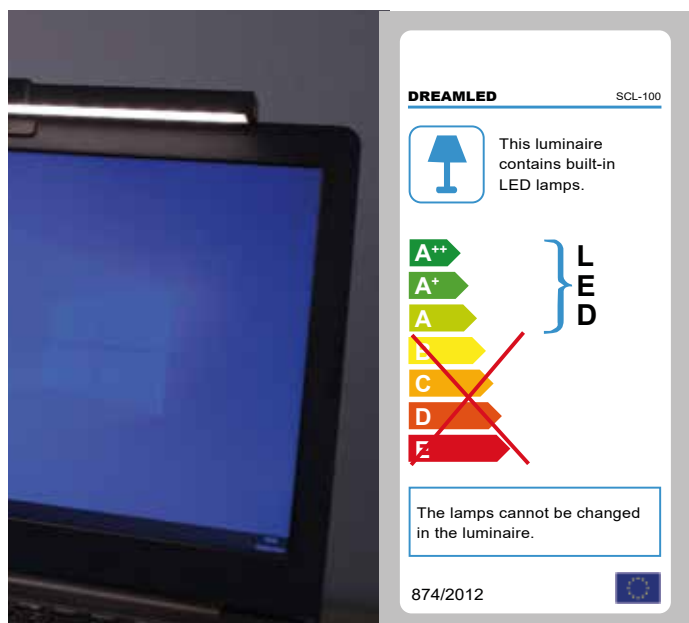

## CLIP-ON SCREEN LIGHT

28 CM WIDTH

SCL-100

**ILLUMINATES THE DESK &  
ENSURES ZERO REFLECTION  
ON THE SCREEN**

### KEY FEATURES

3 COLOR  
MODES

DIMMABLE

40 MINUTES  
AUTO OFF TIMER

SAFE  
FOR KIDS

- Touch sensitive control buttons
- 3 white color modes: natural white - cold white - warm white
- Stepless brightness dimmer
- Light sensor for automatic brightness adjustment
- 40 min. Auto OFF timer function
- Eco-friendly, safe for the eyes and for kids

### TECHNICAL SPECIFICATIONS

- LED QTY: 40 pcs
- Working voltage / current: DC 5 V / 1 A
- Power: max. 4.5W
- Color temp.: 2700-6500 K (depends on mode)
- Lumen: upto 180 Lm
- Color rendering index :  $\geq 90$
- Color: Black
- Dimensions: 28 x 9.3 x 2.3 cm
- Weight: 130 g

### ADDITIONAL INFORMATION

EAN: 5414633067494

DREAMLED SCL-100

This luminaire contains built-in LED lamps.

The lamps cannot be changed in the luminaire.

874/2012