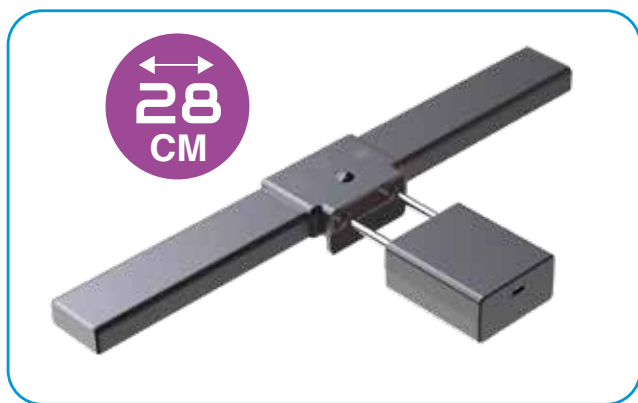

## CLIP-ON SCREEN LIGHT

28 CM WIDTH

SCL-100

**ILLUMINATES THE DESK &  
ENSURES ZERO REFLECTION  
ON THE SCREEN**

### KEY FEATURES

3 COLOR  
MODES

DIMMABLE

40 MINUTES  
AUTO OFF TIMER

SAFE  
FOR KIDS

- Touch sensitive control buttons
- 3 white color modes: natural white - cold white - warm white
- Stepless brightness dimmer
- Light sensor for automatic brightness adjustment
- 40 min. Auto OFF timer function
- Eco-friendly, safe for the eyes and for kids

### TECHNICAL SPECIFICATIONS

- LED QTY: 40 pcs
- Working voltage / current: DC 5 V / 1 A
- Power: max. 4.5W
- Color temp.: 2700-6500 K (depends on mode)
- Lumen: upto 180 Lm
- Color rendering index :  $\geq 90$
- Color: Black
- Dimensions: 28 x 9.3 x 2.3 cm
- Weight: 130 g