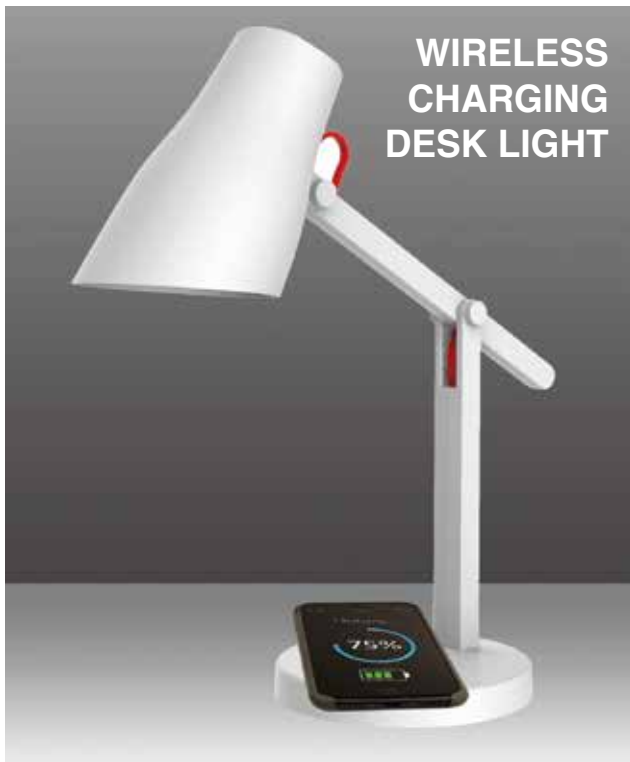

COSY QI DESK LIGHT

WIRELESS CHARGING

WDL-200

WIRELESS
CHARGING
DESK LIGHT

Touch sensitive control panel

DREAMLED WDL-200

This luminaire contains built-in LED lamps.

LED

The lamps cannot be changed in the luminaire.

874/2012

KEY FEATURES

WIRELESS
CHARGING

DIMMABLE

TOUCH
CONTROL
white mode

3 COLOR
MODES

DIMMABLE

40 MINUTES
ON/OFF TIMER

SAFE
FOR KIDS

- Touch sensitive control buttons
- 3 white color modes: natural white - cold white – warm white
- Stepless brightness dimmer
- Built-in 5 W wireless charging pad
- 40 min. Auto OFF timer function
- Adjustable in different light angles
- Eco-friendly, safe for the eyes and for kids

TECHNICAL SPECIFICATIONS

- LED QTY: 36 pcs
- Power input: AC 100-240 V 50/60 Hz
- Power output: DC 12 V / 1.2 A
- Wireless charging output: 5 W (max)
- Color temperature: 2700 - 6500 K (depending on mode)
- Lumen: upto 220 Lm
- Material: ABS
- Color: White
- Dimensions: 350 x 150 x 400 mm
- Weight: 560 g