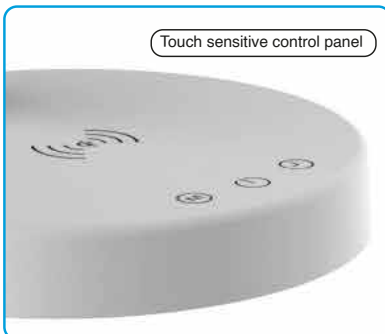

COSY QI DESK LIGHT

WIRELESS CHARGING

WDL-200

WIRELESS
CHARGING
DESK LIGHT

Touch sensitive control panel

DREAMLED WDL-200

This luminaire contains built-in LED lamps.

LED

The lamps cannot be changed in the luminaire.

874/2012

KEY FEATURES

WIRELESS
CHARGING

DIMMABLE

TOUCH
CONTROL
white mode

3 COLOR
MODES

DIMMABLE

40 MINUTES
ON/OFF TIMER

SAFE
FOR KIDS

- Touch sensitive control buttons
- 3 white color modes: natural white - cold white – warm white
- Stepless brightness dimmer
- Built-in 5 W wireless charging pad
- 40 min. Auto OFF timer function
- Adjustable in different light angles
- Eco-friendly, safe for the eyes and for kids

TECHNICAL SPECIFICATIONS

- LED QTY: 36 pcs
- Power input: AC 100-240 V 50/60 Hz
- Power output: DC 12 V / 1.2 A
- Wireless charging output: 5 W (max)
- Color temperature: 2700 - 6500 K (depending on mode)
- Lumen: upto 220 Lm
- Material: ABS
- Color: White
- Dimensions: 350 x 150 x 400 mm
- Weight: 560 g