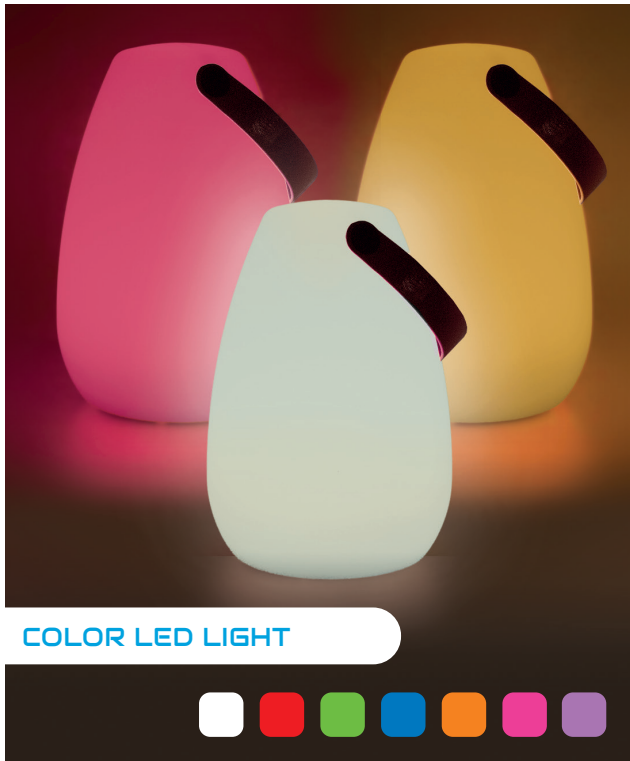

TABLE LED LIGHT

14X20 CM

WW 2700K

TLL-200

COLOR LED LIGHT

WARM WHITE LED LIGHT

DREAMLED TLL-200 Table Led Light

This luminaire contains built-in LED lamps.

The lamps cannot be changed in the luminaire.

874/2012

KEY FEATURES

- Wireless USB decorative LED Light for indoor & outdoor use
- Change the white color of your LED lamp to suit your use and environment
- Warm White and RGB light
- Superb light quality: high luminance and uniform light effect
- Eco-friendly, "eye safe" LED diffusion panel and uniform light
- Efficient heat dissipation, safe for kids
- Energy-saving: low power consumption, save up to 80% energy
- With ON/OFF & color selection button
- USB rechargeable (USB Cable included)
- High Quality white PE housing & leather look strap

TECHNICAL SPECIFICATIONS

- USB Input: DC 5.0V/ 500 mA±100mA~2.0A
- Double IC protector: protects against overcharge, discharge, short circuit
- Wireless use by 1500 mAh Li-Ion battery
- 3x 2835 SMD LED WW + 6x 5050 SMD HP LED RGB
- Operation time: up to 13h
- Durability: >20000h
- Color Temperature: 2700K WW
- IP44 rainproof & dustproof
- Memory function for last setting
- Dimensions: 12x20cm / Weight: 330g
- Operating temperature: -10°~+40°
- Battery: 3.7V Li-Ion 1500 mAh