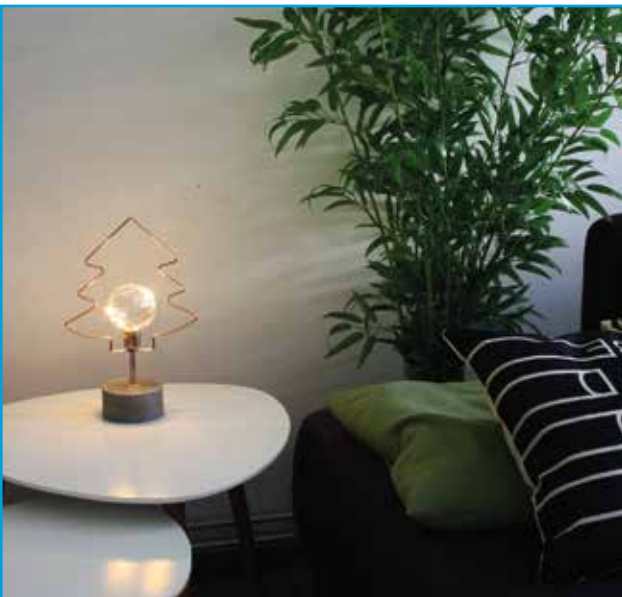

DECO COPPER WIRE LED TREE

WARM WHITE

CLT-50

KEY FEATURES

STYLISH TREE DECORATION LIGHT

- Copper wire with 5 warm white LEDs
- Copper frame with concrete base
- Size: 28 x 21,5 cm, base Ø 7,5 cm
- Battery operated (3 AA batteries not included)