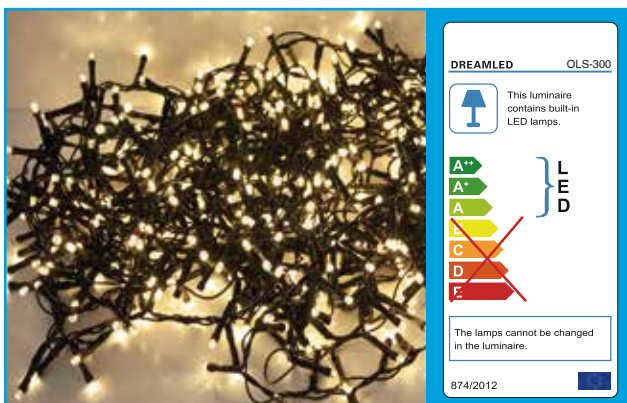

DREAMLED®

DECO CLUSTER LED STRING

WARM WHITE

DUO PACK

OLS-300

DREAMLED OLS-300

 This luminaire contains built-in LED lamps.

The lamps cannot be changed in the luminaire.

874/2012

KEY FEATURES

CREATE A MAGICAL ATMOSPHERE
IN YOUR HOME OR GARDEN

7,5 METER STRING
300 LED BULBS

5 M POWER CABLE
INCLUDED

INDOOR &
OUTDOOR USE

- 7.5 m light string with 300 LED's
- Decorative lighting, ideal for parties
- IP 44 rain- / splashproof
- For indoor & outdoor use

TECHNICAL SPECIFICATIONS

- LED QTY: 300
- Color temperature: 2600~3000K warm white
- Lumen: 3.5Lm/LED
- IP grade: IP 44
- LED power: 0,045W/LED
- LED Life: > 8000 hours
- Operating temperature: -10 ~ +50 °C
- Incl. 5m power cable + IP44 waterproof 100-240V adapter