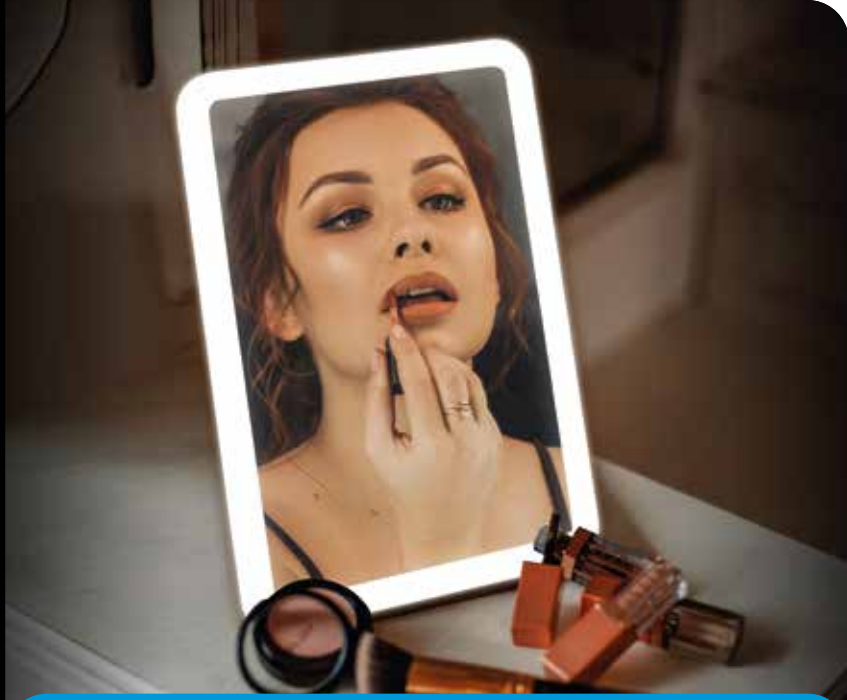

PORTABLE LED MIRROR

LM-30

Adjustable back stand
for perfect viewing angle

Easy-to-use touch button

KEY FEATURES

COMPACT
TRAVEL SIZE

ADJUSTABLE
BRIGHTNESS

RECHARGEABLE
BY USB

180°

ADJUSTABLE
ANGLE

- Compact & portable LED mirror
- LED light simulates natural daylight
- Touch-sensitive ON/OFF button
- Adjustable LED brightness
- Rechargeable battery (USB charging cable incl.)