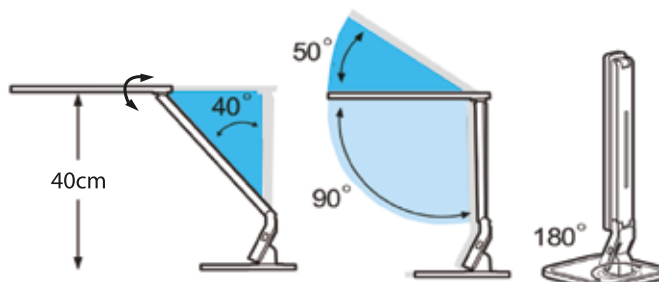

DREAMLED Desk sensor LED lamp

This luminaire contains built-in LED lamps.

A++

A+

A

B

C

D

E

}

LED

The lamps cannot be changed in the luminaire.

874/2012