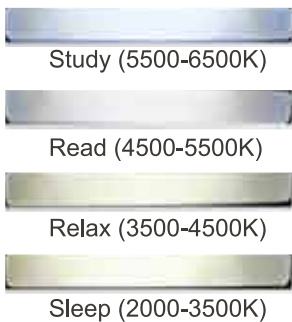

BUILT-IN USB CHARGING PORT
with quick charge function 2.0A

- 60 MINS ON/OFF**
- ENERGY SAVING**
- safe for the EYES**
- safe for KIDS**

TECHNICAL FEATURES

Lumen : Max. 960 Lumen

- Type of LED: 2835 HP
- Desk lamp LED: 48 pcs HP SMD
- Max. wattage (depends on mode) 15W
- Color temperature: 2000~6500K
- Lifetime: > 35000 hours
- Lumen: max. 960 Lm
- Color rendering index: > 80 Ra
- Power supply: 100-240V AC-DC 12V/2A
- Instant start
- Operating temp.: -10 ~ +40 degrees
- Material: ABS + PS + Rubber
- Dimensions: 450x40x18mm
Lamp foot: 170x180x16mm
- Color: Opal UV Black paint
- Weight: 1261 Grams

5-STEP DIMMABLE

BRIGHTNESS CONTROL for 4 different moods

READ MODE STUDY MODE RELAX MODE SLEEP MODE

KEY FEATURES

- All-in-one: Innovative design, combining multi-white LED sensor touch desk lamp and USB charger!
- Change the white color of your LED lamp to suit your use and environment
- Superb light quality: high luminance and uniform light effect
- High sensitive 5-level brightness sensor touch dimmer
- Mood sensor touch control: up to 4 different white colors (different Kelvin mode) for different moods
- 4 moods: Study (5500-6500K), Read (4500-5500K), Relax (3500-4500K), Sleep mode (2000-3500K)
- Built-in USB 5V 2.1A "Quick Charge" USB port for all smartphones and tablets!
- Adjustable and foldable lamp neck, base and arm to illuminate different angles (180 degrees) and positions
- Eco-friendly, "eye safe" LED diffusion panel and uniform light
- Efficient heat dissipation, safe for kids
- Energy-saving: low power consumption, save up to 80% energy
- With ON/OFF sensor touch key
- With 60 minutes AUTO OFF sensor touch key (ideal for sleeping mode)